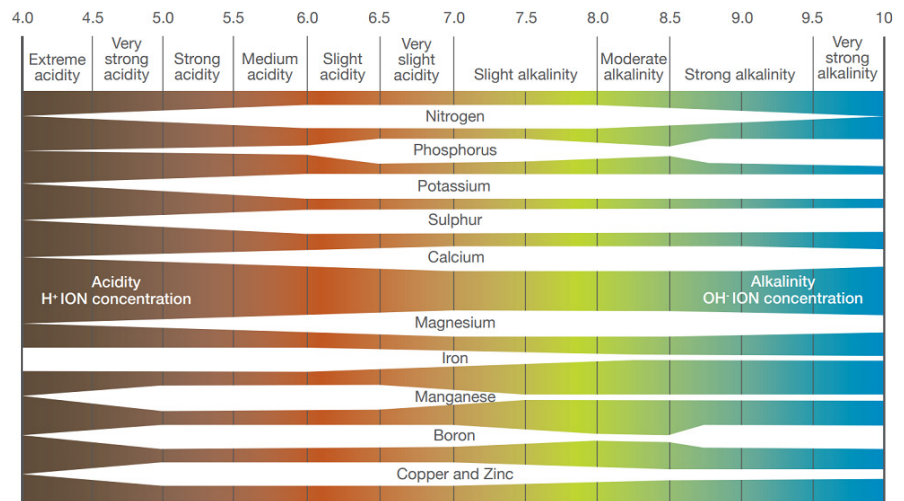

Apply at 1-2 litres/tonne (conventional)
or 10ml-1 litre/tonne (ULV)

-SPECIAL OFFER-
Just £1.19 per tonne treated
(that's £119/pack)

ACTION FERTILISER

Autumn Preparation for next years yield:

Can ACT provide SOIL TESTING?	✓
Can ACT provide a CROP NUTRITIONAL PLAN?	✓
Do ACT have access to a range of PRODUCTS THAT CAN CORRECT PH?	✓
Do ACT have access to BESPOKE AND STANDARD PHOSPHATE AND POTASSIUM FERTILISERS?	✓
Can CROP SPECIFIC MICRO NUTRIENTS BE ADDED?	✓
Do ACT have access to SOIL CONDITIONERS?	✓
Do ACT offer a range of STARTER FERTILISERS TO HELP GET CROPS AWAY?	✓

AHDB Nutrient Availability Range

“By ensuring you’re crops have the right PH and Nutrition Availability you can increase both yield and quality- leading for a lower dependency on bought in nutrition”

- > **Use Protected Phosphate so LOCK UP potential is reduced**
OEP - FARMER / CROP BENEFIT – BUILDING A LARGE ROOT MASS TO INCREASE NUTRIENT UPTAKE
- > **MICRONUTRIENTS THAT CAN BE ADDED to improve crop establishment**
ZINC, BORON, MANGANESE, CALCIUM, SELENIUM, COPPER, MOLYBDENUM, ETC